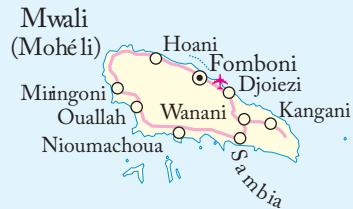

INDIAN OCEAN

Mozambique Channel

# COMOROS

- ★ Capital
- ⊙ Administrative seat
- Town, village
- Road
- ✈ Airport
- ⋯ Reefs

0 10 20 30 40 50 km  
0 10 20 30 km

44°

45°

12°

12°

13°